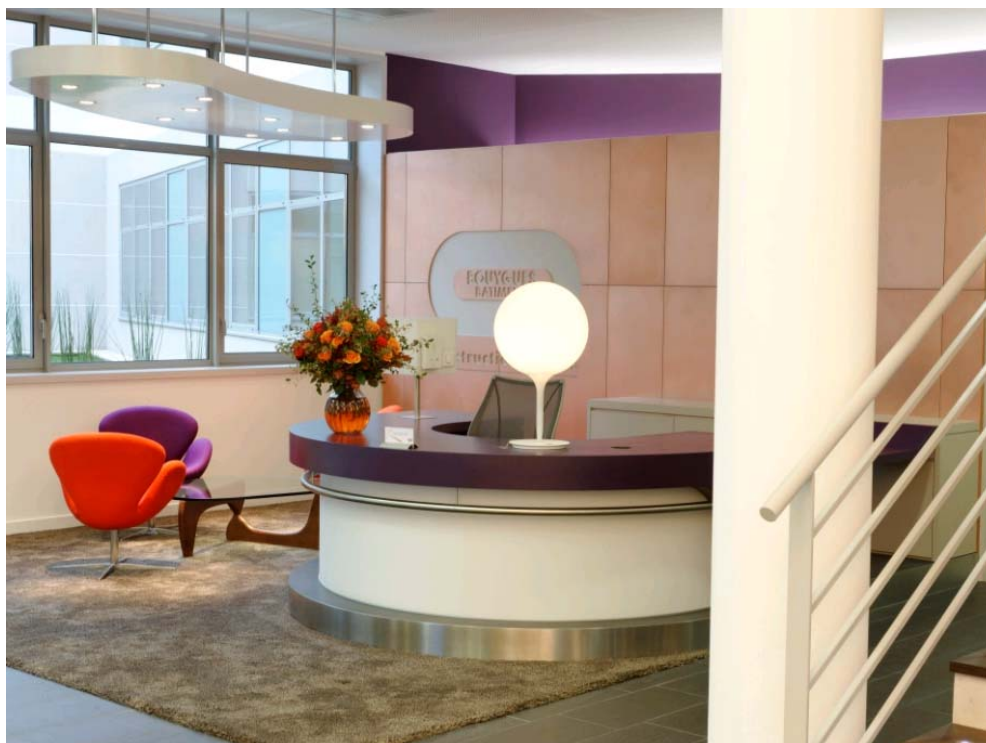

CARPET SIGN PROJECTS

Location: Bouygues – France
Collection: Savage 30 mm

www.carpetsign.nl